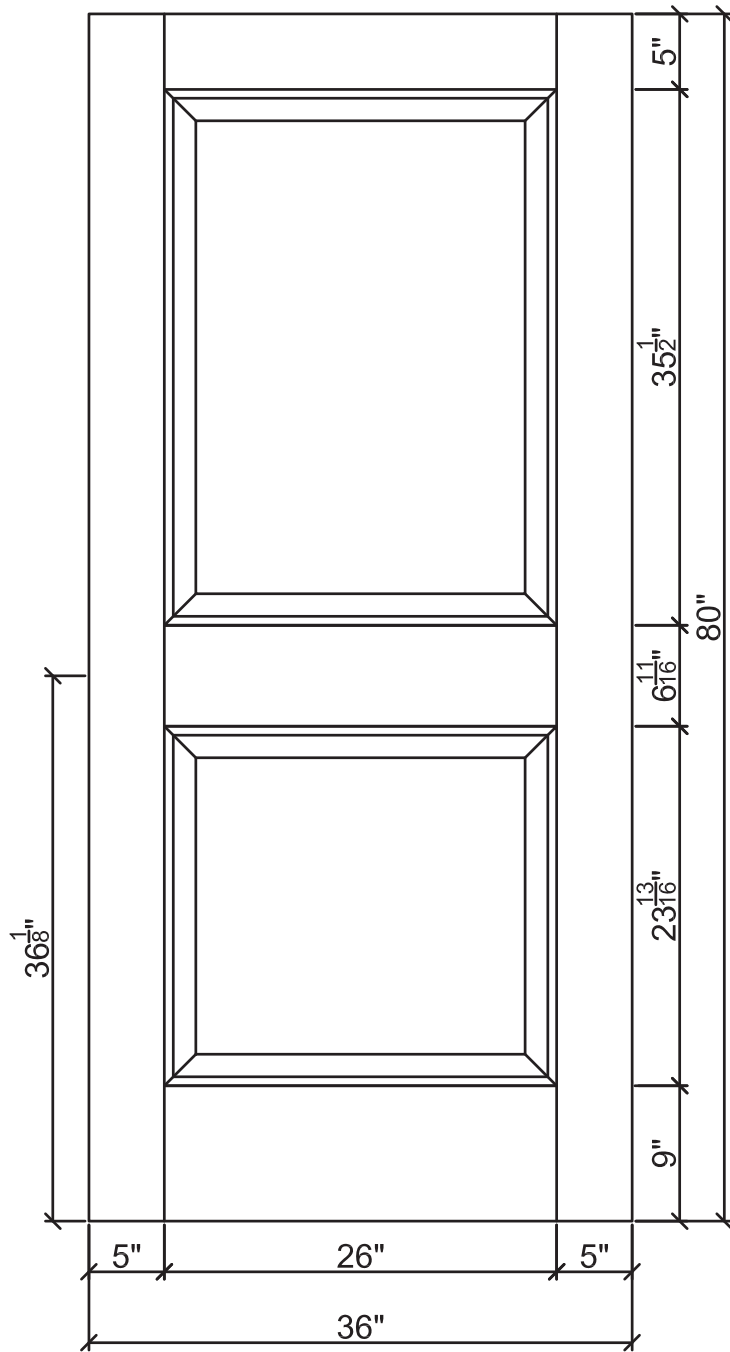

EX-MA210
36" x 80" x 1-3/4"

5mm mahogany veneer

Mahogany core

5mm mahogany veneer

mahogany wood (2 ply)